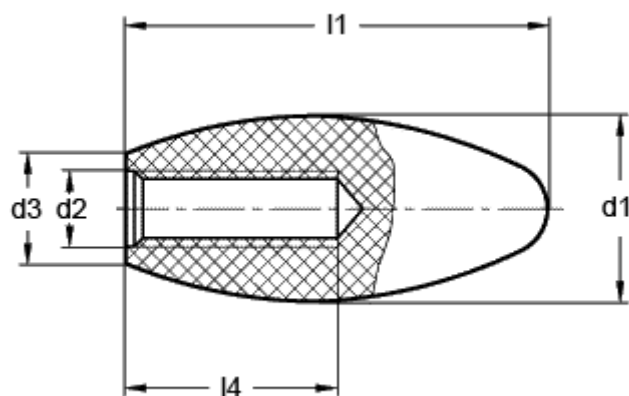

Article number: 20140438

Description: E+G Elliptical shaped knob GN 201-30-M10

Measures

d1	= 30
d2	= M10
d3	= 16
l1	= 65
l2 min.	= 26